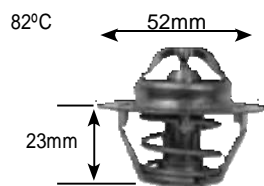

Part no.	make	model	Derivative	Year	engine
2259 Jiggle pin	Ford	Falcon	4.0 6 Cylinder	96-04	4098
	Ford	Falcon ranchero	4.0 6 Cylinder	97-00	3984
	Ford	territory	4.0 6 Cylinder	05-11	L6
	rover	75	1.4	04-07	K1.4
	rover	75	1.8 T	08 on	K1.8
	suzuki	grand Vitara	2.0	99-06	J20a
	toyota	stallion	1.5	87-00	5K