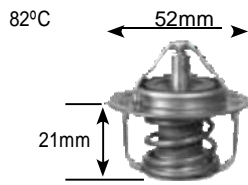

Parts Listing - Thermostats

Part no.	make	model	Derivative	Year	engine
2792 Jiggle pin & rubber valve	suzuki	Jimny	1.3	08 on	ma13a
	suzuki	swift	1.5	08 on	m15a
	suzuki	sX4	1.6	08 on	M16A
	suzuki	sX4	2.0	08 on	la20a