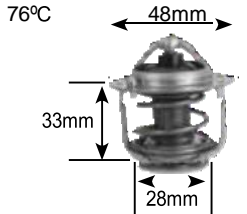

Part no.	make	model	Derivative	Year	engine
2452 Jiggle pin & rubber valve	hyundai	atos	1.0i	99-05	g4hC
	toyota	tazz	130	00-06	2e
	toyota	stallion	2.2	91-05	2Y 4Y