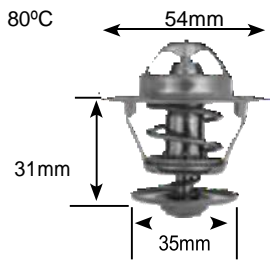

Parts Listing - Thermostats

Part no.	make	model	Derivative	Year	engine
6020 (Continued)	Volkswagen	Fox	1.8	90-95	JJ
	Volkswagen	golf	1.8	83-96	
	Volkswagen	golf ii	1.3	84-87	
	Volkswagen	golf ii	1.6	84-92	
	Volkswagen	golf ii	1.8	84-92	
	Volkswagen	golf ii	1.8 16V	86-90	PL
	Volkswagen	golf iii	1.6	92-96	
	Volkswagen	golf iii	1.6i	96-99	
	Volkswagen	golf iii	2.0 GTi	92-99	aBF
	Volkswagen	Jetta iii	1.6	92-96	hm
	Volkswagen	Jetta iii	1.6i	96-99	hm
	Volkswagen	Jetta iii	1.8	92-96	aCh
	Volkswagen	Jetta iii	1.8i	96-99	aCh
	Volkswagen	Jetta iii	2.0	92-99	2e
	Volkswagen	microbus	1.8	88-03	aaX
	Volkswagen	Passat	1300, 1500	74-81	
	Volkswagen	Passat	1600	76-85	
	Volkswagen	Passat	1800	84-87	
	Volkswagen	Passat	1900 5 Cylinder	81-85	
	Volkswagen	Passat	2.2 5 Cylinder	84-87	KX
Volkswagen	Polo	1.6 (9N)	02-08	Bah