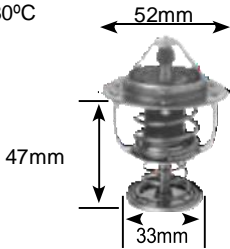

Part no.	make	model	Derivative	Year	engine
2931	Ford	Bantam	1.4 TDCi	09 on	hhJa
	Ford	Fiesta	1.6 TDCi	05 on	hhJa
	Ford	Focus ii	1.6 TDCi	04-09	DQ16g8ca
	Peugeot	307	1.6 HDi	05-05	DV6TED
	Peugeot	207	1.6 HDi	07 on	DV6TED4

80°C