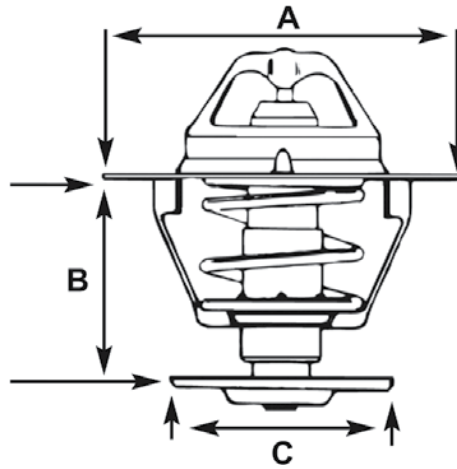

Technical information - Thermostats

Flanged thermostats by flange size - continued

All measurements in mm and are a rough guide for ID purposes.

This Table is from smallest To largest column a

Part no	°C	stamping mark	a	B	c	remarks
6690	81	V6690	54	31.7	29	Jiggle pin, flow limit valve
6699	77	V6699	54	32	29	no jiggle pin
5326	83	V5326	54	32.5	35	With jiggle pin
5462	90	V5462	54	32.5	35	With jiggle pin
2457	82	8305	54	33	22	With jiggle pin
2212	85	8224	54	33	22	With jiggle pin
2266	76	8400	54	33	28	With jiggle pin & rubber valve
2444	88	8414	54	33	33	With jiggle pin & rubber valve
5448	82	V5448	54	33.5	29	With jiggle pin
8694	80	8694	54	34	23	With jiggle pin
2439	87	8498	54	40	35	With jiggle pin
7026	82	V7026	54			With jiggle pin
1757	83	V1757	55	22.5		rubber valve
1722	83	V1722	55	35.5	29	rubber valve
2791	78	V2791	56	21		Jiggle pin inversed, O/Set V. Seat, rubber valve
6349	82	V6349	56	31	35	no jiggle pin
2261	82	V2261	56	35	29	inversed Jiggle pin & valve
2600	82	8413	56	43	28	
2757	82	V2757	56	43	29	
2256	76	V2256	56	43.5	28	Jiggle pin inversed
2450	82	V2450	56	43.5	28	inversed Jiggle pin & valve
2813	88	V2813	56	43.5	28	Jiggle pin inversed, rubber valve
2922	90	V2922	59	27	25	With jiggle pin & rubber valve
2368	82		60	41	30	inversed Jiggle pin & valve
cUm1309	82		63.3	22.5		With leak hole
17250	82		64	25		
2447	82	8370	64	40	30	inversed Jiggle pin
2729	78		64	43	30	inversed Jiggle pin
2870	82	V2870	64	43	30	inversed jiggle pin