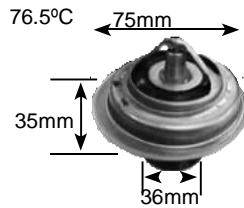

Part no.	make	model	Derivative	Year	engine
MIT7576 offset	mitsubishi Commercial		Fm215F/L	82-86	aDe352