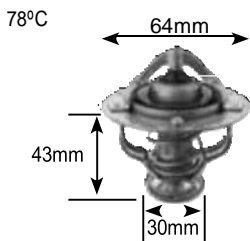

Part no.	make	model	Derivative	Year	engine
2729 Jiggle pin	honda	accord	2.2i DTEC	09 on	n22a1
	honda	Civic	2.2C TDI	01-06	n22a2
	honda	Cr-V	2.2 CTDi	07 on	n22a2
	honda	Fr-V	2.2 CTDi	02-04	n22a2
	honda	s2000	2.0 16V VTEC	99-10	F20C2
	toyota	Landcruiser D	4.5	08 on	1VD-FtV