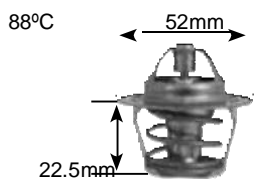

Part no.	make	model	Derivative	Year	engine
5288B Jiggle pin	mg rover	mg tF	160	02 on	16K4F
	mg rover	MG ZR	1.4	03 on	14K4F
	mg rover	MG ZR	160	03 on	16K4F
	toyota	Condor	3.0 D	00-04	5L

Parts Listing - Thermostats