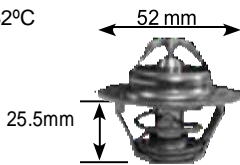

Part no.	make	model	Derivative	Year	engine
5275B	Land rover	Freelander	1.8i	98-06	K series
	Land rover	Freelander	2.0 TDi	00-06	20L4D
	toyota	Celica	2.8	82-86	5m-ge
	toyota	Celica	2.8	85-86	5m-ge
	toyota	Corona	1.7, 2.0	71-80	
	toyota	Cressida	1.8	80-86	3t

82°C