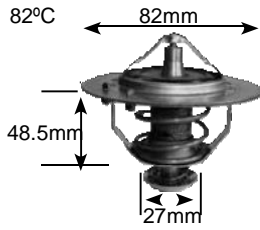

Parts Listing - Thermostats

Part no.	make	model	Derivative	Year	engine
isU8282 Jigglepin x2	isuzu Commercial	JCr series	JCR360, 500	79-84	6BD1
	isuzu Commercial	tX series	TX45, 55	80-82	6BD1