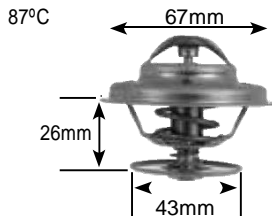

Part no.	make	model	Derivative	Year	engine
6554	aDe	Commercial			
	Fiat	tractor			iveco 8035
	Ford	tractor	iveco		
	mercedes-Benz	190 D	(W201) 2.5	93-94	OM602-911
	mercedes-Benz	190 e	(W201) 2.0	93-94	M102-962
	mercedes-Benz	190 e	(W201) 2.3	93-94	m102-985
	mercedes-Benz	280 se	(W126)	81-87	104.942
	mercedes-Benz	300 seL	(W126)	86-93	103.980
	mercedes-Benz	e280	(W124) 6 Cylinder	93-96	104.942
	mercedes-Benz	e280	(W210)	96-97	M104.945
	mercedes-Benz	e320	(W210)	96-97	M104.995
	new holland	tractor			Iveco 8065.06
	new holland	tractor			Iveco 8065.25
	ssang Yong	Korando	K320	97-04	m104
	ssang Yong	musso	e230 4 Cylinder	97-04	102.983
	ssang Yong	musso	e320 6 Cylinder	97-04	M104.981E22
	tata	telcoline	1.9 TDi	05-08	483Dti
	tata	telcoline	207 DL 4 Cylinder	07 on