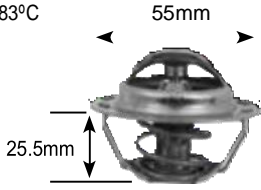

Part no.	make	model	Derivative	Year	engine
1734	Peugeot	Boxer	2.5 D	94-98	DJ5

Parts Listing - Thermostats

85°C

Part no.	make	model	Derivative	Year	engine
1753	Peugeot	Boxer	2.5 TDi	96-02	DJ5teD

83°C

Part no.	make	model	Derivative	Year	engine
1757 rubber Valve	Peugeot	306	1.8	96-00	XU7JP
	Peugeot	306	1.8	98-02	XU7JP4
	Peugeot	306	2.0	99-01	XU10J4rs
	Peugeot	306	2.0	96-00	XU10J2
	Peugeot	406	2.0	96-99	XU10J4r
	Peugeot	406	2.0i	96-99	XU10J4r
	Peugeot	605	2.0i	95-98	XU10.J2Z
	Peugeot	Boxer	1.9 TDi	94-98	XUD9tF