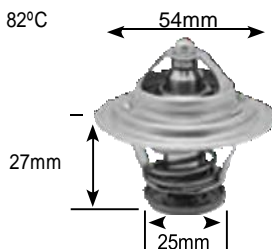

Part no.	make	model	Derivative	Year	engine
2444 Jiggle pin & rubber valve	hyundai	terracon	2.9 CRDi	01-03	J3
	Kia	Carnival	2.5	00-04	K5 "KV6"
	Kia	Carnival	2.9 CRDi	02-04	J3tCi
	Kia	K2700	2.7	02 on	J2
	Kia	magentis	2.5 V6	04-06	KV6
	Kia	Pregio	2.7	01 on	J2
	Kia	sedona	2.5 V6	04-06	K5
	Kia	sedona	2.9 CRDi	04 on	J3
	Kia	sedona	3.8 V6	07 on	G6DA
	Kia	sorento	3.5 V6	03 on	6G74
	Kia	sorento	3.8 V6	06 on	G6DA
	Kia	sportage ii	2.7 V6	05-10	G6BA

82°C