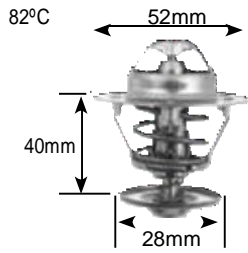

Parts Listing - Thermostats

Part no.	make	model	Derivative	Year	engine	
2500 Jiggle pin	Ford	Courier/ranger	2.5 D	97-11	WL	
	Ford	Courier/ranger	2.5	07-10	Bt50	
	Ford	Courier/ranger	3.0 TDCi	07-10	DUratOrQ	
	Ford	everest	3.0 TDCi	09 on	DUratOrQ	
	Ford	telstar	2.0 4 Cylinder	93-97	Fs	
	Ford	telstar	2.0 6 Cylinder	93-97	KF	
	Ford	telstar	2.5 6 Cylinder	93-97	KL	
	Land rover	Frelander	2.5	98-01	KV6 25K4FLE	
	mazda	2 series	1.3	07 on	ZJ-VE	
	mazda	2 series	1.5	07 on	ZY-VE	
	mazda	3 series	1.6	04 on	Z6	
	mazda	3 series	2.3 MPS Disi T	04 on	L3De/Ve	
	mazda	6 Series	2.0	03-05	LF-De	
	mazda	6 Series	2.3	03-05	L3-Ve	
	mazda	6 Series	2.3 MPS Disi T	06-08	Disi	
	mazda	626	2.0i 16V DOHC	93-96	Fs	
	mazda	626	2.0i 24V	93-96	KF	
	mazda	626	2.5 V6	93-96	KL	
	mazda	626	MX6 2.5 V6	93-98	KL	
	mazda	astina	160i	00-04	ZMD	
	mazda	astina	180	95-00	BPi	
	mazda	astina	180	00-04	FPDe	
	mazda	B series	B2500	97-12	WL	
	mazda	B series	Bt50 2500 tDi	07 on	MZR-CD25	
	mazda	B series	Bt50 3000 CrDi	07 on	MZR-CD30	
	mazda	etude	160, 180	95-99	BPi	
	mazda	etude	160i	00-04	ZMD	
	suzuki	grand Vitara	2.5 6 Cylinder	99-06	h25a	
	suzuki	grand Vitara	2.7 6 Cylinder	01-06	h27a