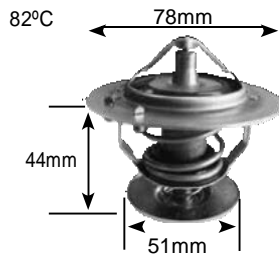

Parts Listing - Thermostats

Part no.	make	model	Derivative	Year	engine
toY7388 Jiggle pin	toyota Commercial	Dyna	2.5	86-88	11B
	toyota Commercial	Dyna		01-03	14B
	toyota Commercial	Dyna		03 on	WO4D
	toyota Commercial	Dyna		00-03	15B-F multi Valve