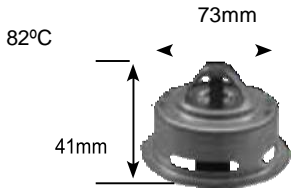

Parts Listing - Thermostats

Part no.	make	model	Derivative	Year	engine
7382	toyota	Landcruiser D	4.2	81-85	2F
	toyota	Landcruiser	4.0	85-94	3F
	toyota	Landcruiser	4.2	81-85	2F
	toyota	Landcruiser D	4.2	81-85	2F
	toyota	Landcruiser	4.0	85-94	3F
	toyota	Landcruiser	4.2	81-85	2F