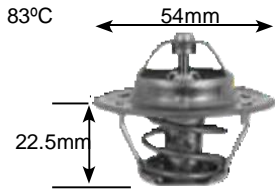

Parts Listing - Thermostats

Parts listing - thermostats

142

Part no.	make	model	Derivative	Year	engine
CUm1378	Cummins Commercial