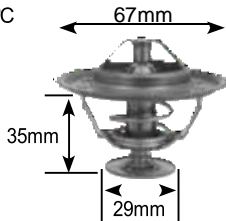

Part no.	make	model	Derivative	Year	engine
6764	opel	Corsa	1.4	02 on	14sDe
	opel	Corsa	1.6 MPFli (D)	06 on	Z16LEL
	opel	Corsa	1.8i	02 on	
	opel	meriva	1.8	04-10	Z18XE

80°C