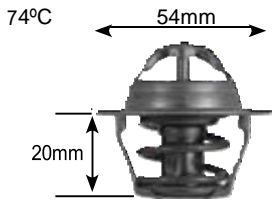

Parts Listing - Thermostats

Part no.	make	model	Derivative	Year	engine
5474	Chevrolet		Chevaire 1.6	82-86	
	Chevrolet		Firenza 1.3	73-78	
	Chevrolet	record	2.3	78-81	
	Chrysler		regal rebel Caharger	67-80	
	Ford	Bantam	1.3	83-86	Kent
	Ford	Cortina	2.5 V6	72-77	esseX
	Ford	Cortina	3.0	73-83	esseX
	Ford	Courier/ranger	3.0	86-90	esseX
	Ford tractor		tractors with no by-pass		
	isuzu		KB20	78-81	G161Z
	isuzu		KBD21/ss	81-89	C190/223
	isuzu		KB26	81-83	G16Z
	isuzu		KB26	81-83	G180Z
	isuzu		DL22	77-82	4Ba1
	isuzu		DL23	76-80	C240
	Land rover	Defender	109 4 Cylinder, 6 Cylinder	65-80	
	mazda	B series	B15, 1600	67-86	
	nissan		120Y	75-80	
	nissan		1200	72-75	
	nissan		140Y	78-80	
	nissan		160	69-80	
	nissan		180U	73-80	
	nissan		200	78-80	
	nissan		240C	72-75	
	nissan		260	73-75	
	nissan		280	78-80	
	nissan		300C	75-78	
	nissan	280ZX	2.8i	79-83	L28e
	nissan	econobus	2.0	73-95	L20
	nissan	hardbody	1600	88-95	L16
	nissan	hardbody	1800	88-95	L18
	nissan	Langley	1300	86-88	e13
	nissan	Langley	1500 eXa t	84-88	e15
	nissan	Langley	1500	83-88	e15
	nissan	Laurel	2.0	80-83	L20
	nissan	Laurel	2.8	80-87	L28e
	nissan	LDV	1200	71-80	
	nissan	LDV	140	95-09	a14
	nissan	LDV	1800	80-88	L18
	nissan	LDV	2.0	71-73	h20
nissan	LDV	2200 D	80-83	sD22	
nissan	LDV	2200	85-88	Z22