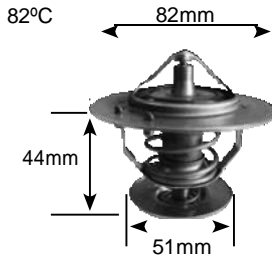

Part no.	make	model	Derivative	Year	engine
mit8282 Jiggle pin	mitsubishi Commercial		FK115J/K	80-82	6D14
	mitsubishi Commercial		Fm215F/L	79-82	6D14
	mitsubishi Commercial		FP18-340	08 on	6D24
	mitsubishi Commercial		FV26-310	08 on	6D24
	mitsubishi Commercial		FV26-340	08 on	6D24
	nissan Commercial	Cabstar	3.5 T	91-96	FD35t
	nissan Commercial	Cabstar	3.5	96 on	FD46
	nissan Commercial	Cabstar	4.0	96 on	FD46