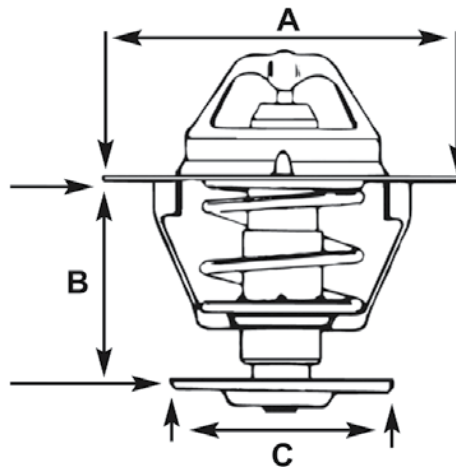

Flanged thermostats by flange size - continued

All measurements in mm and are a rough guide for ID purposes.

This Table is from smallest To largest column a

Part no	°c	stamping mark	a	B	c	remarks
6690	81	V6690	54	31.7	29	Jiggle pin, flow limit valve
6699	77	V6699	54	32	29	no jiggle pin
5326	83	V5326	54	32.5	35	With jiggle pin
5462	90	V5462	54	32.5	35	With jiggle pin
2457	82	8305	54	33	22	With jiggle pin
2212	85	8224	54	33	22	With jiggle pin
2266	76	8400	54	33	28	With jiggle pin & rubber valve
2444	88	8414	54	33	33	With jiggle pin & rubber valve
5448	82	V5448	54	33.5	29	With jiggle pin
8694	80	8694	54	34	23	With jiggle pin
2439	87	8498	54	40	35	With jiggle pin
7026	82	V7026	54			With jiggle pin
1757	83	V1757	55	22.5		rubber valve
1722	83	V1722	55	35.5	29	rubber valve
2791	78	V2791	56	21		Jiggle pin inversed, O/Set V. Seat, rubber valve
6349	82	V6349	56	31	35	no jiggle pin
2261	82	V2261	56	35	29	inversed Jiggle pin & valve
2600	82	8413	56	43	28	
2757	82	V2757	56	43	29	
2256	76	V2256	56	43.5	28	Jiggle pin inversed
2450	82	V2450	56	43.5	28	inversed Jiggle pin & valve
2813	88	V2813	56	43.5	28	Jiggle pin inversed, rubber valve
2922	90	V2922	59	27	25	With jiggle pin & rubber valve
2368	82		60	41	30	inversed Jiggle pin & valve
cUm1309	82		63.3	22.5		With leak hole
17250	82		64	25		
2447	82	8370	64	40	30	inversed Jiggle pin
2729	78		64	43	30	inversed Jiggle pin
2870	82	V2870	64	43	30	inversed jiggle pin