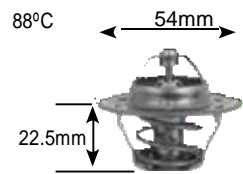

Part no.	make	model	Derivative	Year	engine
5443	Chrysler	Jeep Cherokee	2.5 (XJ) 4 Cylinder	94-95	enJ
	Chrysler	Jeep Cherokee	4.0 (XJ) 6 Cylinder	96 on