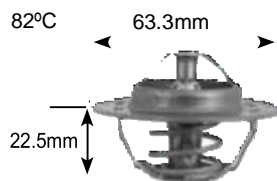

Part no.	make	model	Derivative	Year	engine
CUM850	Cummins Commercial				

82°C