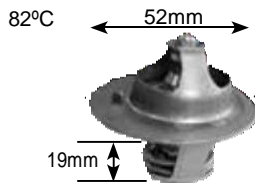

Parts Listing - Thermostats

Part no.	make	model	Derivative	Year	engine
5282-os Jiggle pin offset (Continued)	Kia	shuma	1.8i	00-02	tBD
	Kia	shuma ii	1.8i	02-04	tBD
	Kia	spectra	1.6	01-04	A6
	Kia	sportage	2.0	96-05	oK01K
	Kia	sportage	2.2 D	98-00	Fe
	mazda	323	130	91-95	B3
	mazda	323	130	95-01	B3
	mazda	323	1.6, 1.6i, 2.0	85-91	B6/F6
	mazda	323	200 e	89-91	Fe
	mazda	323	1.6i	95-01	F6
	mazda	323	2.0i 16V	91-94	Fe
	mazda	626	1.8	89-92	F8
	mazda	626	2.0	83-92	Fe
	mazda	626	2.0 EGi	86-90	Fe
	mazda	626	2.0 16V	89-92	Fe
	mazda	astina	160	95-99	B6i
	mazda	B series	B2600	88-99	4g54
	mazda	B series	B2600i	99 on	G6
	mazda	marathon	2.2	91-04	F2
	mazda	rustler	130	94-02	B3/B6
	mazda	rustler	1600i	94-00	F6
	mitsubishi	Colt	1.6 4 Cylinder	94-97	4g32
	mitsubishi	Colt	2.0	94-99	4G63
	mitsubishi	Colt	2.4i	98-08	4G64
	mitsubishi	L300	2.0	88-92	4G63
	mitsubishi	Lancer	1.5 GLX	02-08	4a91
	mitsubishi	Pajero	3.0	93-00	6G72
	Proton	arena	1.5i	07 on	4g15
	Proton		Gen 2 1.6 16V	05 on	CamPro
	Proton	savvy	1.2	07 on	4g13
	suzuki	Vitara	1.6 8V	95-98	G16A1
	suzuki	Vitara	1.6 16V	95-98	G16B