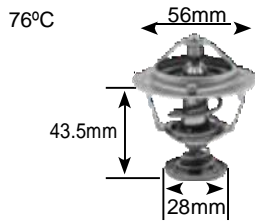

Part no.	make	model	Derivative	Year	engine
2256 Jiggle pin	mitsubishi	Colt	2.8 DT	99-08	4m40
	mitsubishi	triton	3.2 Di	07 on	4m41