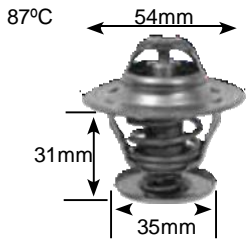

Parts Listing - Thermostats

Part no.	make	model	Derivative	Year	engine
2289 rubber valve (Continued)	Volkswagen	golf iii	1.9 TDi	95-00	aFn/aVg
	Volkswagen	golf iV	1.9 TDi	99-04	ahF
	Volkswagen	golf V	1.9 TDi	04-09	BKC
	Volkswagen	Jetta iV	1.9 TDi	99-05	ahF
	Volkswagen	Jetta iV	V5 2.3	99-05	AGZ
	Volkswagen	Jetta V	1.9 TDi	06 on	BKC
	Volkswagen	Jetta V	2.0 TDi	06 on	BKD
	Volkswagen	Passat	1.9 TDi (3B)	03-05	aVF
	Volkswagen	Passat	1.9 TDi (3C2)	05-09	BKC
	Volkswagen	Passat	1.9 TDi (3C2)	05-09	BLs
	Volkswagen	Polo	1.4 (9N)	02-08	BLm
	Volkswagen	Polo	1.4 TDi (9N)	02-08	amF
	Volkswagen	Polo	1.9 TDi (9N)	03-08	asr /atD
	Volkswagen	sharan	1.9 TDi	03-06	aUY
	Volkswagen	touran	1.9 TDi	04-06	BKC
	Volkswagen	touran	1.9 TDi	06 on	BLs
	Volkswagen	touran	2.0 TDi	05 on	Bmn
	Volkswagen	touran	2.0 TDi	06 on	Bmm BKD
Volkswagen	golf V	2.0 TDi	04-07	BKD