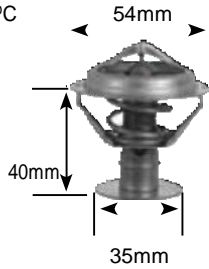

Part no.	make	model	Derivative	Year	engine
2391	Fiat	Palio/siena	1.7 D	05-09	176A3.000
	Fiat	Palio/siena ii	1.7 TD	05-08	176A3.000
	Fiat	strada	1.7 TD	05 on	176A3.000

87°C