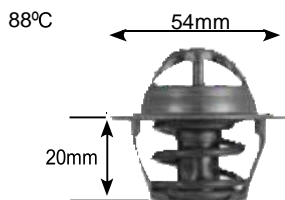

Part no.	make	model	Derivative	Year	engine
5488s	Fiat	Ulysse	2.0i	99-01	rFU (XU10J2C,L3)
	Ford	Cortina	2.5 V6	72-77	esseX
	Ford	Cortina	3.0	73-83	esseX
	Ford	Courier/ranger	3.0	86-90	esseX
	Ford	Courier/ranger	3.4	97-00	esseX
	Ford	granada	3.0 V6	73-86	esseX
	Ford	sapphire/sierra	3.0	91-93	esseX