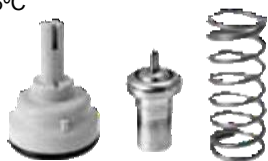

Part no.	make	model	Derivative	Year	engine
7039	mercedes-Benz		C180 K (W203)	03-07	M271.940
	mercedes-Benz		C200 K (W204)	07 on	M271.
	mercedes-Benz		C200 K (W203)	03-07	M271.940
	mercedes-Benz		C200 K (W204)	07 on	m271
	mercedes-Benz		C230 Coupe (W203) 6 Cylinder	05-07	M271.948
	mercedes-Benz		C230K Coupe (W203) 4 Cylinder	03-05	M271.948
	mercedes-Benz		E200 K (W211)	04 on	M271.941

105°C