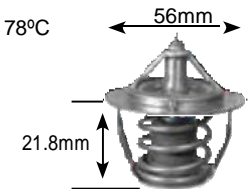

Part no.	make	model	Derivative	Year	engine
2791 Jiggle pin & rubber valve	subaru	Forester	2.0	98-03	eJ20
	subaru	Forester	2.5 16V	03 on	eJ25
	subaru	Forester	2.5 T	04 on	eJ25
	subaru	impreza	1.5	07 on	m15a
	subaru	impreza	1.8	95-98	eJ18
	subaru	impreza	2.0	98-02	eJ20
	subaru	Legacy	2.0	96-99	eJ20
	subaru	Legacy	20 16V	04 on	eJ20
	subaru	Legacy	2.2	93-98	eJ22
	subaru	outback	2.5	98-04	h4