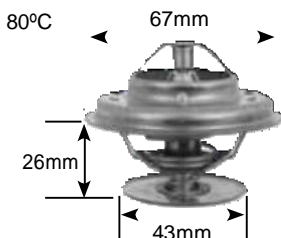

Part no.	make	model	Derivative	Year	engine
6264	aDe Commercial				
	Chrysler	Jeep grand Cherokee	2.5 TD 4 Cylinder	98-01	enC
	man Commercial	10 series	10.163 (I2000)	97 on	D0824LF09
	man Commercial	11 series	11.168 (D2555)		D255, D2565
	man Commercial	12 series	12.153 (M2000)	97 on	D0824LF01
	man Commercial	12 series	12.163 (M2000)		D0824LF09