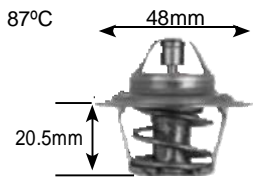

Part no.	make	model	Derivative	Year	engine
6594	Daewoo	Lanos ii	1.4i	00-04	a14 sms
	mazda	soho	1.4i	98-00	Pte