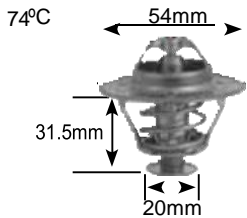

Part no.	make	model	Derivative	Year	engine
6594	Daewoo	Lanos ii	1.4i	00-04	a14 sms
	mazda	soho	1.4i	98-00	Pte

Part no.	make	model	Derivative	Year	engine
6671 Jiggle pin	Volvo		122	67-71	B18B
	Volvo		144	73-76	B20e
	Volvo		164	73-76	B30e