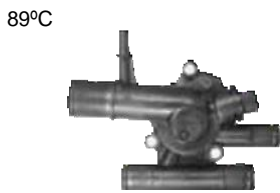

Part no.	make	model	Derivative	Year	engine
2482	nissan	Primastar	1.9 DCi	07 on	F9Q-760
	opel	tigra	1.9 DTi	05-09	F9Q760
	renault	espace iV	1.9 DCi	02 on	F9Q680
	renault	Laguna ii	1.9 DCi	03-05	F9Q750
	renault	megane ii	1.9 DCi	03-07	F9Q800
	renault	Trafic	1.9 DCi	05 on	F9Q760