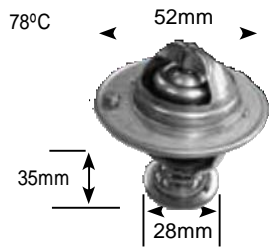

Parts Listing - Thermostats

Part no.	make	model	Derivative	Year	engine
1645 Jiggle pin offset (Continued)	honda	CrX	1.6i	91-93	ZC
	honda	Jazz	1.4i DSi	05 on	L13a1
	honda	Jazz	1.4i	03-04	43a1
	honda	Jazz	1.5i VTEC	06 on	
	honda	Prelude	1.8	84-87	et
	honda	Prelude	1.8 VTEC	02-03	F18B2
	honda	Prelude	2.2 16V VTEC	92-97	h22a5
	honda	Prelude	2.3 16V (BB3)	91-96	F23a2Ks
	honda	Cr-V	2.0	97-02	B20Z1
	honda	hr-V	1.6	02-04	D16W2
	honda	odyssey	2.2	96-98	F22B
	honda	odyssey	2.3 VTEC	98-99	F23a8
	honda	odyssey	3.5 V6 24V	00-04	J35a