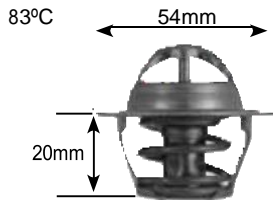

Parts Listing - Thermostats

Part no.	make	model	Derivative	Year	engine
5483s	Chevrolet		2.5	73-78	2507
	Chevrolet		Chevair 2.3	73-81	2320
	Chevrolet		Firensa 2.5, Kommandor 3.8, 4.1	67-78	
	Chrysler	Jeep grand Cherokee	5.7 V8 HEMI	05 on	hemi
	Chrysler	Jeep grand Cherokee	6.1 V8	06 on	srt-8
	Fiat	Croma	2.2 16V	07 on	194A1.000
	Ford	anglia	105 e	59-67	105e
	Ford	Cortina	1.6	71-77	Kent
	Ford	Cortina	2.5 V6	72-77	esseX
	Ford	Cortina	3.0	73-83	esseX
	Ford	Courier/ranger	3.0	86-90	esseX
	Ford	escort	1.1, 1.3, 1.6	68-81	
	Ford	sapphire/sierra	1.6	83-89	Kent
	John Deere tractor	tractor			
	Leyland	apache marina	1.3, 1750, 1.8	71-78	
	Leyland	marina	2.6	75-78	
	Leyland	mini	all models	65-84	
	nissan	skyline	1.8	82-87	L18
	nissan	skyline	2.0	82-87	L20
	nissan	skyline	2.8	83-87	L28.
	nissan Commercial	Cabstar	2.0	99-01	QD32
	nissan Commercial	Cabstar	2.8	84-91	L28
	rover		2.6, 3.5	78-84	
	suzuki	samurai	1.3	88-96	g13a
	suzuki	sJ series	1.0 SJ4	83-89	F10a
	suzuki	sJ series	1.0 SJ410	86-89	F10a
	suzuki	sJ series	1.3 SJ413	86-89	g13
	triumph		Chicane 2000	70-76