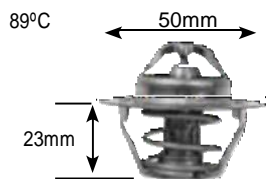

Parts Listing - Thermostats

Part no.	make	model	Derivative	Year	engine
2142 (Continued)	renault	Clio ii	2.0 16V (124kW)	01-04	F4r4
	renault	Clio ii	2.0 16V (132kW)	04-06	F4r4
	renault	Clio iii	1.6 16V	06 on	K4m4
	renault	Clio iii	2.0 16V Sport	07 on	F4r830
	renault	espace iv	2.0 16V	05 on	F4r4
	renault	Laguna i	1.6	00-01	K4m720/4
	renault	Laguna i	1.6	98-00	K4m720
	renault	Laguna ii	1.8	02-05	F4P-760
	renault	Laguna ii	2.0	02-05	F4r
	renault	Laguna ii	2.0	06-09	F4R764
	renault	Logan	1.6	08 on	K7m752
	renault	megane i	1.4	99-03	e7J
	renault	megane i	1.4 16V	99-03	K4J
	renault	megane ii	1.6	03-05	K4M760
	renault	megane ii	2.0.	03-05	F4r770/1
	renault	megane ii	2.0 T	04-06	F4r
	renault	megane scenic	1.6	97-99	K7m702
	renault	scenic	1.4	00-04	K4J740
	renault	scenic	1.6	00-04	K4m
	renault	scenic	2.0	00-04	F4R744/6/7
renault	scenic ii/ grand scenic	2.0 16V	04-08	F4r770/1	
renault	megane i	1.6	97-03	K7m 702/3	

89°C

Part no.	make	model	Derivative	Year	engine
2183	Citroen	saxo	1.4i VTR	04 on	tU3JP