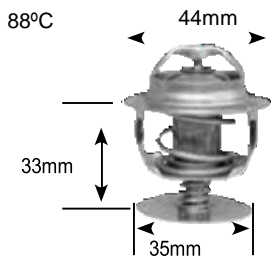

Part no.	make	model	Derivative	Year	engine
8685	Citroen	C5	2.7 HDi	04 on	Dt17BteD4/F
	Citroen	C5	2.7 HDi	04 on	Dt17BteD4/F
	Land rover	Discovery	2.7 C6	05-09	TDV6
	Land rover	Discovery	2.7 C6	05-09	TDV6
	Peugeot	407	2.7 V6 HDi	06-08	Dt17-teD4
	Peugeot	407	2.7 V6 HDi	06-08	Dt17-teD4