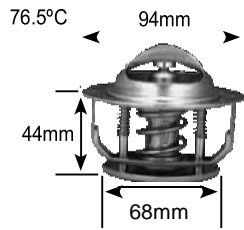

Part no.	make	model	Derivative	Year	engine
ISU9476	isuzu Commercial	F series	FVr2200 t (FVr23)	97 on	6SD1-TC
	isuzu Commercial	F series	FVr900 t (FVr32)	97 on	6SD1-TC
	isuzu Commercial	F series	FVZ1400 T (FVZ23)	97 on	6SD1-TC