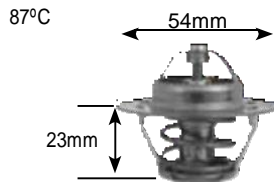

Parts Listing - Thermostats

Part no.	make	model	Derivative	Year	engine
2024 (Continued)	Volkswagen	Jetta iV	1.6i	99-05	aKL
	Volkswagen	Jetta iV	1.8 T	03-05	agn/agU
	Volkswagen	Jetta iV	2.0i	99-05	aPK
	Volkswagen	Jetta V	1.6 FSi 16V	06 on	BgU /Bse /BsF
	Volkswagen	Jetta V	2.0 16V	06 on	BBX
	Volkswagen	Passat	1.8 T	99-05	aeB
	Volkswagen	Passat	2.0 TDi (3C2)	05 on	BKD
	Volkswagen	Passat	2.0 TDi (3C2)	05 on	BmP
	Volkswagen	Polo	1.8 T (9N)	02-08	BJX
	Volkswagen	sharan	1.8 T	00-06	aJh
	Volkswagen	tiguan	2.0 TDi	08 on	CBa / CBaB
	Volkswagen	touran	1.6	08 on	Bsa BsF