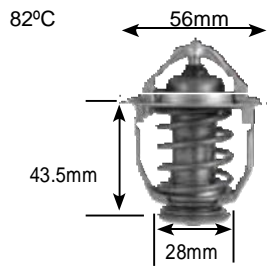

Parts Listing - Thermostats

Part no.	make	model	Derivative	Year	engine
2450 Jiggle pin & rubber valve (Continued)	mitsubishi	Pajero	2.8 TD	95-00	4m40t
	mitsubishi	Pajero	3.2 TD Di-D	00 on	4m41
	mitsubishi	space gear	2.0	96-99	4G63
	mitsubishi	space gear	2.4	96-99	4G64
	mitsubishi	space gear	2.5 TD	95-99	4D56T
	mitsubishi	triton	2.4 MPi DK	07 on	4G64
	mitsubishi	triton	2.4	07 on	4G64
	mitsubishi	triton	2.5 Di	07 on	4D56T
	mitsubishi	triton	3.2 Di-D	07 on	4m41
	mitsubishi	triton	3.5 DK	07 on	6G74
	nissan	hardbody	3000	02 on	ZD30DDT
	toyota	auris	1.4	07 on	4ZZ-FE
	toyota	auris	1.6	07 on	1ZR-FE
	toyota	auris	1.8	07 on	2ZR-FE
	toyota	auris	2.0 D-4D	07 on	1aD-FtV
	toyota	avensis	2.0	06 on	1AZ-FSE
	toyota	avensis	2.2 D-4D	07 on	2aD-FtV
	toyota	Camry	2.0 Import Motor	89-93	3sge
	toyota	Camry	2.4	03-07	2AZ-FE
	toyota	Camry	3.0 V6	97-03	1MZ-FE
	toyota	Camry	3.0	92-97	3VZ-FE
	toyota	Celica	1.8 16V VVTi	99-05	2ZZ-GE
	toyota	Celica	2.0 16V	89-93	3sge
	toyota	Corolla	140i	02 on	4ZZ-FE
	toyota	Corolla	1.6	02 on	3ZZ-FE
	toyota	Corolla	160i DOHC 16V (92kW)	07 on	1ZR-FE
	toyota	Corolla	180i DOHC 16V (98kW)	07 on	2ZR-FE
	toyota	Corolla	180i	02 on	1ZZ-FE
	toyota	Corolla	2.0 D	09 on	1aD-FtV
	toyota	hilux	2.0	98-04	1RZ
	toyota	hilux	2.0 VVTi	05 on	1tr-Fe
	toyota	Landcruiser Prado	3.4	97-02	5VZ-FE
	toyota	mr2	1.8	02 on	1ZZ-FE
	toyota	mr2	2.0 16V	19-00	3sge
	toyota	rav4	1.8 (XA2)	02-06	1ZZ-FE
	toyota	rav4	2.0 GX (VX)	06 on	1AZ-FE
	toyota	rav4	2.2 D-4D	97 on	2aD-FtV
	toyota	runX	140i	04-07	4ZZ-FE
	toyota	runX	160i	03-07	3ZZ-FE
	toyota	runX	180i	03-07	2ZZ-GE
toyota	runX	180i	04-07	1ZZ-FE	
toyota	Verso	160	05 on	3ZZ-FE