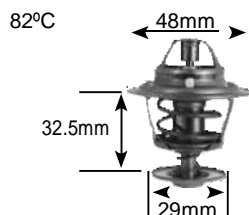

Part no.	make	model	Derivative	Year	engine
1367B Jiggle pin	C.A.M. (Chinese auto manufacture)	inyathi	2.2i	06 on	491Qe
	C.A.M. (Chinese auto manufacture)	rhino	2.2i	06 on	491Qe