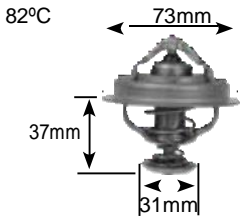

Part no.	make	model	Derivative	Year	engine
2375 Jiggle pin	toyota	Landcruiser D	4.0	81-85	2h
	toyota	megacruiser	4.1	96-99	15B-Ft