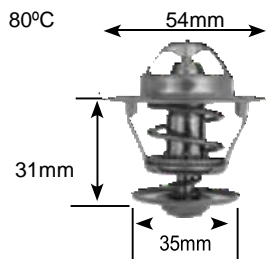

Part no.	make	model	Derivative	Year	engine
6020	opel	astra	2.2 (G)	03-04	Z22SE
	opel	Kadett	1.3 T-Car	85-90	
	opel	Kadett	160i	90-93	
	opel	Kadett	1.8 T-Car	84-88	
	opel	monza	1600	86-93	se
	opel	monza	1600	90-93	se4
	opel	monza	2.0	89-93	se h
	Volkswagen	Caddy	1.6	94-03	EW
	Volkswagen	Citi golf	1.3	83-92	hK
	Volkswagen	Citi golf	1.3 Chico	95-02	
	Volkswagen	Citi golf	1.3 Shuttle	92-95	
	Volkswagen	Citi golf	1.3 Sonic	98-99	
	Volkswagen	Citi golf	1.4 Chico	02-08	
	Volkswagen	Citi golf	1.4i 8V	02-09	
	Volkswagen	Citi golf	1.6 Chico	97-04	
	Volkswagen	Citi golf	1.6 Shuttle	95-97	
	Volkswagen	Citi golf	1.6 Sonic	98-99	
	Volkswagen	Citi golf	1.6i	00-08	
	Volkswagen	Citi golf	1.8i	95-09	
	Volkswagen	Fox	1.3	87-95	gY
	Volkswagen	Fox	1.6	87-95	EW