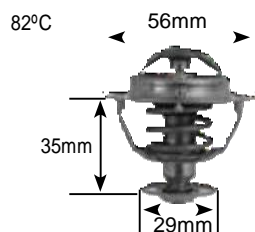

Part no.	make	model	Derivative	Year	engine
2261 Jiggle pin	Lexus		gs300	98-05	2JZ-GE
	mini	Cooper "s"	1.4 TD (R52/R53)	06-07	1nD-tV
	mitsubishi	asX	2.0	11 on	4B11
	toyota	avensis	2.0 D-4D	02-07	1CD-FtV
	toyota	Carina	2.0 D	92-97	1C 2CL 2Ct
	toyota	Condor	2.0i	00-03	1RZ-E
	toyota	Condor	2400i	03-04	2RZ-E
	toyota	Corolla	2.0 D-4D	07 on	1CD-FtV
	toyota	hilux	2.7 VVTi	05 on	2tr-Fe
	toyota	hilux	2.7i	98-05	3RZ-FE
	toyota	Previa	2.0 D-4D	01-07	1CD-FtV