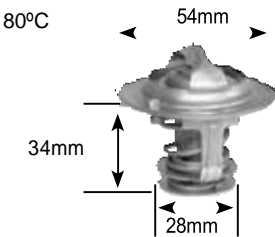

Part no.	make	model	Derivative	Year	engine
8694 Jiggle pin	Chevrolet	Captiva	2.0 CDTi	07 on	Z20S
	Chevrolet	Captiva	2.0 CDTi	07 on	Z20S
	Chevrolet	Cruze	2.0 D	10 on	Z 20 D1