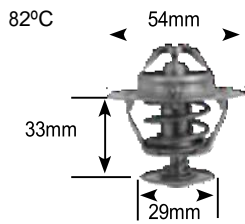

Parts Listing - Thermostats

Part no.	make	model	Derivative	Year	engine
2254 Jiggle pin (Continued)	Kia	rio	1.6	07 on	g4eD
	Kia	sportage ii	2.0 16V	05-10	g4gC
	Kia	sportage ii	2.0 CRDi	05-10	rF
	nissan	hardbody	2.5 D	88-95	tD25i
	nissan	hardbody	2.7 D	90-10	tD27
	nissan	hardbody	2.7 TDi	97-99	tD27
	nissan	hardbody	3.2	99-03	QD32
	Peugeot	405	1.8	95-97	XU7JP
	Peugeot	405	2.0	95-97	XU10J2
Volvo	s40	2.0 T4 (VS)	98-04	B4204t3