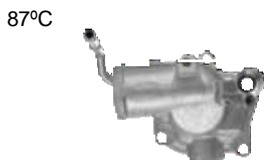

82°C

Part no.	make	model	Derivative	Year	engine
2894 Jiggle pin offset	Ford	Fiesta	1.4i	03 on	DUrateC
	Ford	Fiesta	1.6i	03 on	DUrateC
	Ford	Fiesta ii	1.4i	01 on	sPJa

Parts Listing - Thermostats

Part no.	make	model	Derivative	Year	engine
2894 Jiggle pin offset (Continued)	Ford	Focus i	1.6	03-05	ZETEC
	Ford	Focus ii	1.6 16V	05 on	DUrateC
	Volvo	C30	1.6	07 on	B4164S3