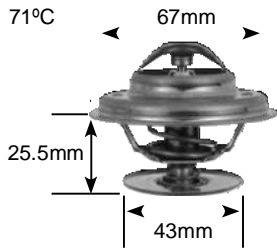

Parts Listing - Thermostats

Part no.	make	model	Derivative	Year	engine
1527	hino Commercial	Fg series	Fg14-177	83-89	aDe352t
	hino Commercial	Fg series	Fg14-177	89-93	ADE366T
	hino Commercial	Fg series	Fg15-177	93-00	ADE366T
	hino Commercial	Fg series	Fg25-173	94-99	ADE366T
	isuzu Commercial	F series	F500	87-91	aDe352
	isuzu Commercial	JCr series	JCR360TA, 500TA	83-93	aDe352
	isuzu Commercial	n series	n3500	89-98	aDe314
	man Commercial	14 series	14.170 (725)	84 on	aDe352t
	man Commercial	14 series	14.192 (707)	81 on	aDe409n
	man Commercial	16 Series	16.282		see aDe
	man Commercial	17 series	17.232 (M90)	91 on	ADE366T1
	man Commercial	19 series	19.280 (716)	82 on	aDe407t
	man Commercial	19 series	19.282 (F60)	91 on	aDe447t
	man Commercial	19 series	19.292 (F60)	88 on	aDe442n
	man Commercial	19 series	19.300 (716)	82 on	aDe407ti
	man Commercial	19 series	19.321 (716)	82 on	aDe407ti
	man Commercial	19 series	19.352 (F60)	90 on	aDe447ti
	man Commercial	19 series	19.362 (F60)	88 on	aDe442t
	man Commercial	19 series	19.402 (F60)	91 on	aDe447ti
	man Commercial	24 series	24.192 (710)	81 on	aDe409n
	man Commercial	26 Series	26.282 (F61)	88 on	aDe447t
	man Commercial	26 Series	26.282 (F90)	97 on	aDe447t
	man Commercial	26 Series	26-282 DFT		aDe442t
	man Commercial	26 Series	26.292 (F61)	88 on	aDe442n
	man Commercial	26 Series	26.352 (F61)		aDe447ti
	man Commercial	26 Series	26.352 DFT		aDe447t1
	man Commercial	26 Series	26.362 (F61)	88 on	aDe442t
	mahindra		Bolero 2.5	04-05	Dr54
	mahindra		Bolero 2.5	06 on	neF
	massey Ferguson tractor				aDe