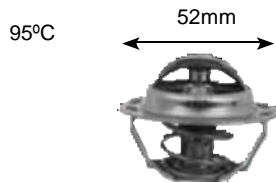

Part no.	make	model	Derivative	Year	engine
8730	nissan	Juke, Qashqai, X-trail	1.6 1.8 2.0 2.5	11 on	hr/Qr