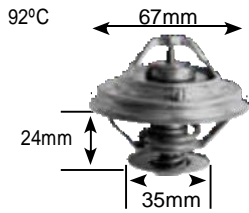

Parts Listing - Thermostats

Part no.	make	model	Derivative	Year	engine
2374 Jiggle pin	audi	a4 series	2.4 (B6)	01-05	aPs/BDV
	audi	a4 series	2.4 E (B5)	97-01	alg
	audi	a4 series	2.8 (B5)	97-01	atX
	audi	a4 series	2.8 E (B5)	95-97	aah