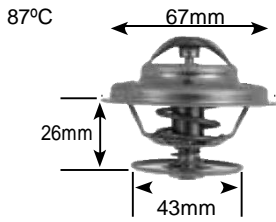

Parts Listing - Thermostats

Part no.	make	model	Derivative	Year	engine
6554 (Continued)	tata	telcoline	3.0 TDi	08 on	
	tata	Xenon	3.0 TDi	07 on