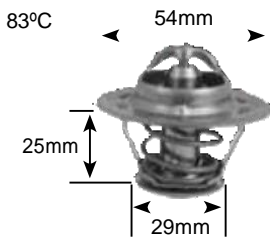

Part no.	make	model	Derivative	Year	engine
6255	alfa romeo	alfetta/gulietta	1.3 ,1.6 Junior sedan & gt	66-73	
	alfa romeo	alfetta/gulietta	Alfetta 1.6, 1.8, 2.0, Gulietta 1.8, 2.0	75-85	
	alfa romeo	alfasud	Alfasud 1.3, 1.5 & alfa 33	77-85	
	Fiat	Ducato	2.8 JTD (244)	05-08	8140,435