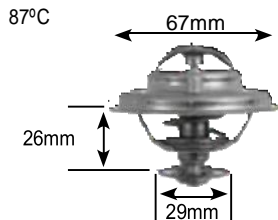

Part no.	make	model	Derivative	Year	engine
2082 Jiggle pin	audi	A6 Series	4.2 (C6) 8 Cylinder	00-04	ars
	eurocargo		100 e18	02-05	8006025V400
	Jaguar		4.0 V8	99 on	aJV8
	Jaguar		4.2	07 on	AJ-V8-4.2
	mahindra	scorpio	2.5 TD	06 on	XD3P
	mahindra	scorpio	2.6 TD	05 on	SZ2600
	Volkswagen	golf iii	2.8 VR6	93-99	aBV
	Volkswagen	Jetta iii	2.8 VR6	93-99	aaa