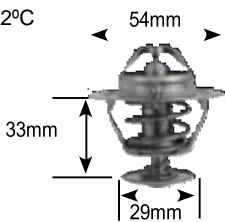

Part no.	make	model	Derivative	Year	engine
2253 Jiggle pin	hyundai	accent	1.3	94-00	g4eh
	hyundai	accent	1.5	94-97	g4eK
	hyundai	elantra	1.6 (Early type)	93-94	4G61

82°C