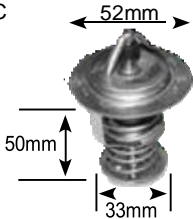

82°C

Part no.	make	model	Derivative	Year	engine
7026 Jiggle pin	hyundai	i20	1.6	08 on	g4FC

82°C

Part no.	make	model	Derivative	Year	engine
7027	Citroen	C1	1.0i	06 on	1Kr-Fe
	Peugeot	107	1.0	06 on	1Kr-Fe
	toyota	aygo	1.0	09 on	1Kr-Fe