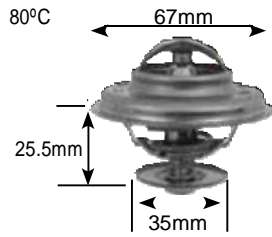

Parts Listing - Thermostats

Part no.	make	model	Derivative	Year	engine
6799 (Continued)	nissan Commercial	CK series	CK240CtF	94-98	aDe447C
	nissan Commercial	CK series	CK290	94-98	aDe447t
	nissan Commercial	Cm series	Cm8	85-91	aDe314C
	nissan Commercial	Cm series	Cm8	91-96	ADE364
	nissan Commercial	Cm series	Cm9F	87-97	ADE364T
	nissan Commercial	Cm series	Cm12L	91-97	ADE366N
	nissan Commercial	Cm series	Cm14	91-98	ADE366N
	nissan Commercial	Cm series	Cm15	85-91	aDe352t
	nissan Commercial	Cm series	CM16	91-98	ADE366T
	nissan Commercial	CW Series	CW45	83-88	aDe407t
	nissan Commercial	CW Series	CW46	88-93	aDe407t
	nissan Commercial	CW Series	CW47	93-94	aDe447t
	nissan Commercial	CW Series	CW56	91-96	aDe442t
	nissan Commercial	CW Series	CW290	94-98	aDe447t
	nissan Commercial	CW Series	CW350	94-98	aDe442t
	nissan Commercial	DU/Ug series	Ug780e	91-98	ADE366N
	toyota Commercial	Da series	Da110/D3	82-89	aDe352n
	toyota Commercial	Da series	Da110/D3	89-93	ADE366N
	toyota Commercial	Da series	DA116/D3	82-89	aDe352n
	toyota Commercial	Da series	DA116/D3	89-93	ADE366N
	toyota Commercial	Dyna		83-94	aDe314
	toyota Commercial	Dyna		94-99	ADE364N
	toyota Commercial	Dyna		01-99	ADE364T
ssang Yong	Korando	K230	97-04	102.983	

103°C

Part no.	make	model	Derivative	Year	engine
6808 With pilot light switch	Citroen	C2	1.1i	05 on	tU1JP4
	Citroen	C2	1.4i VTR	04 on	tU3JP
	Citroen	C2	1.6 16V VTS	05 on	tU5JP4s
	Citroen	C3	1.4i (18 tooth pump)	02-06	tU3JP