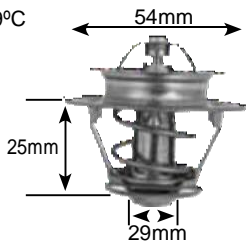

Part no.	make	model	Derivative	Year	engine
6880	Land rover	Defender	2.5 TD5	98-07	tD5
	Land rover	Discovery	2.5 TD5	99-07	tD5
	Land rover	Discovery	4.0 V6	05-07	35D-185
	mg rover	MG ZR	2.0 TD	04 on	20t2n

79°C