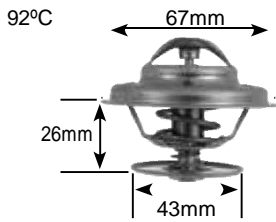

Part no.	make	model	Derivative	Year	engine
6554-92 Jiggle pin	Ford	Courier/ranger	4.0 V6	04-11	4009
	Ford	explorer	4.0 6 Cylinder	91-96