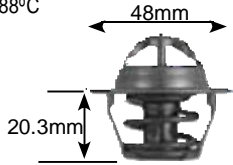

Part no.	make	model	Derivative	Year	engine
2994	renault	Clio ii	1.5 DCi	03-06	K9K700
	renault	Clio iii	1.5 CDi	06 on	K9K
	renault	Kangoo	1.5 DCi	07 on	K9K8.06
	renault	megane ii	1.5 DCi	03-06	K9K

88°C