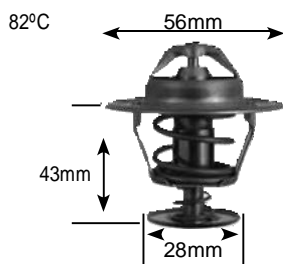

Parts Listing - Thermostats

Part no.	make	model	Derivative	Year	engine	
2500 Jiggle pin	Ford	Courier/ranger	2.5 D	97-11	WL	
	Ford	Courier/ranger	2.5	07-10	Bt50	
	Ford	Courier/ranger	3.0 TDCi	07-10	DUratOrQ	
	Ford	everest	3.0 TDCi	09 on	DUratOrQ	
	Ford	telstar	2.0 4 Cylinder	93-97	Fs	
	Ford	telstar	2.0 6 Cylinder	93-97	KF	
	Ford	telstar	2.5 6 Cylinder	93-97	KL	
	Land rover	Frelander	2.5	98-01	KV6 25K4FLE	
	mazda	2 series	1.3	07 on	ZJ-VE	
	mazda	2 series	1.5	07 on	ZY-VE	
	mazda	3 series	1.6	04 on	Z6	
	mazda	3 series	2.3 MPS Disi T	04 on	L3De/Ve	
	mazda	6 Series	2.0	03-05	LF-De	
	mazda	6 Series	2.3	03-05	L3-Ve	
	mazda	6 Series	2.3 MPS Disi T	06-08	Disi	
	mazda	626	2.0i 16V DOHC	93-96	Fs	
	mazda	626	2.0i 24V	93-96	KF	
	mazda	626	2.5 V6	93-96	KL	
	mazda	626	MX6 2.5 V6	93-98	KL	
	mazda	astina	160i	00-04	ZMD	
	mazda	astina	180	95-00	BPi	
	mazda	astina	180	00-04	FPDe	
	mazda	B series	B2500	97-12	WL	
	mazda	B series	Bt50 2500 tDi	07 on	MZR-CD25	
	mazda	B series	Bt50 3000 CrDi	07 on	MZR-CD30	
	mazda	etude	160, 180	95-99	BPi	
	mazda	etude	160i	00-04	ZMD	
	suzuki	grand Vitara	2.5 6 Cylinder	99-06	h25a	
	suzuki	grand Vitara	2.7 6 Cylinder	01-06	h27a	