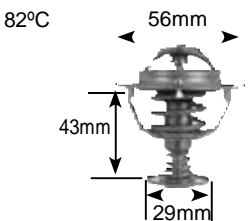

Part no.	make	model	Derivative	Year	engine
2757 Jiggle pin	toyota	rav4	2.0 (XA2)	00-06	1AZ-FE