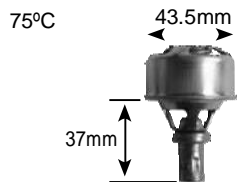

Part no.	make	model	Derivative	Year	engine
1324	renault	r 5	r 5	75-85	C1g