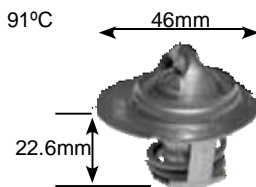

Part no.	make	model	Derivative	Year	engine
2883 Jiggle pin offset	Chrysler	Jeep Cherokee	2.4 (KJ) 4 Cylinder	02-10	EDC/EDZ
	Chrysler	Jeep Patriot	2.4	07 on	
	Chrysler	Pt Cruiser	2.0 4 Cylinder	00-05	eCC
	Chrysler	Pt Cruiser	2.4 16V 4 Cylinder	05-10	EDZ
	Dodge	Caliber	2.0	06 on	eCn
	Dodge	Caliber	2.4 R/T	06 on	eDC
	mini	Cooper	1.6 (R52/R53)	02-07	W10B16A
	mini	Cooper "s"	1.6 (R52/R53)	02-07	W11B16A