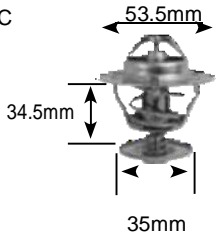

Part no.	make	model	Derivative	Year	engine
2244	mercedes-Benz		C180 (W202)	94-00	M111.920
	mercedes-Benz		C230 (W202)	96-98	M111.974
	mercedes-Benz		C230K (W202)	96-00	M111.975
	mercedes-Benz		200 E (W124)	90-93	111.940
	mercedes-Benz		200 TE (W124)	90-93	111.960
	mercedes-Benz		E220 (W124)	93-96	M111.960
	mercedes-Benz		E230 (W210)	96-98	M111.970
	mercedes-Benz		E320 (W124)	93-96	111.960
	mercedes-Benz	Vito	112 CDi	01-04	OM611.960
	mercedes-Benz		C200 (W202)	96-00	M111.941

82°C