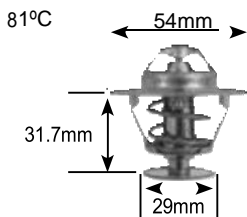

Part no.	make	model	Derivative	Year	engine
6594	Daewoo	Lanos ii	1.4i	00-04	a14 sms
	mazda	soho	1.4i	98-00	Pte

Part no.	make	model	Derivative	Year	engine
6671 Jiggle pin	Volvo		122	67-71	B18B
	Volvo		144	73-76	B20e
	Volvo		164	73-76	B30e