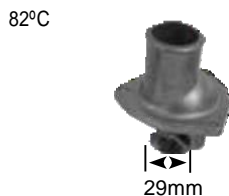

Part no.	make	model	Derivative	Year	engine
2078	alfa romeo	alfa 155	2.0 TS	92-98	AR67203

Part no.	make	model	Derivative	Year	engine
2082 Jiggle pin	audi	A6 Series	4.2 (C6) 8 Cylinder	00-04	ars
	eurocargo		100 e18	02-05	8006025V400
	Jaguar		4.0 V8	99 on	aJV8
	Jaguar		4.2	07 on	AJ-V8-4.2
	mahindra	scorpio	2.5 TD	06 on	XD3P
	mahindra	scorpio	2.6 TD	05 on	SZ2600
	Volkswagen	golf iii	2.8 VR6	93-99	aBV
	Volkswagen	Jetta iii	2.8 VR6	93-99	aaa