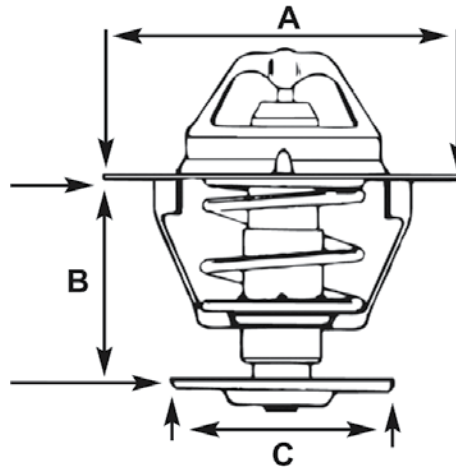

Technical information - Thermostats

Flanged thermostats by flange size

All measurements in mm and are a rough guide for ID purposes.

This Table is from smallest To largest column a

Part no	°c	stamping mark	a	B	c	remarks
2614	83	V2614	43.5	23		With leak groove
cUm3348	83		43.5	35	29	
1324	75	V1324-75	43.5	37		With leak groove
1274	86	V1274-86	43.5	37		
2306-os	82	8338s	44	23		offset with jiggle pin
8685	88	8685	44	33	35	
6831	82	V6831	45.5	35.2	29	flow limiting valve
2883	91	8524	46			offset with jiggle pin
7165s	91		46	24		offset with jiggle pin
3111-82	82	V3688	48	20.3		inversed seal bead
3111-92	92	V1542	48	20.3		
3111s	88	8470	48	20.3		
6594	87	V6594	48	20.5		With special leak groove
2894	82	V2894	48	26.5		Inversed jiggle pin, off-set V. Seat
2404	82	8289	48	32	28	With jiggle pin
1367B	82	V1367	48	32.5	29	With jiggle pin
2385	80	V2385	48	33	28	inversed jiggle pin & rubber valve
1643	82	V1643	48	33	28	With jiggle pin
2142	89	8322	50	23		
1831	91	V1831	50	39		
1981	88	V1981	51.8	33.8	35	With jiggle pin
1638	88	V1638	51.9	19		offset valve seat with jiggle pin
5282-os	82	V1639	52	19		offset with jiggle pin
2792	82	V2792	52	21		Jiggle pin inversed, rubber valve
5282B	82	V6500	52	22.5		With jiggle pin
5288s	88	V2086	52	22.5		With jiggle pin
5275B	75	V6362	52	23		With leak groove
2259	82	V2259	52	23		With jiggle pin
1391	88	V1391	52	32	29	With jiggle pin