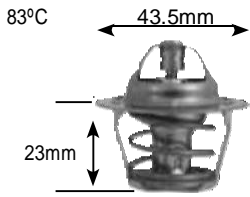

Parts Listing - Thermostats

Part no.	make	model	Derivative	Year	engine
2614	Daihatsu	Charade	1000	03-08	eJ-Ve
	Daihatsu	Charade	1000	83-85	gB22
	Daihatsu	Charade	1000 t	84-86	CB60
	Daihatsu	Charade	1.0	07 on	1Kr-Fe
	Daihatsu	Cuore	850cc	82-88	eD10K
	Daihatsu	Cuore	850cc	97-99	eD10K
	opel	record	380i V6	91-94