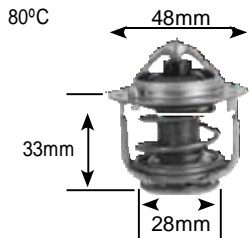

Part no.	make	model	Derivative	Year	engine
2385 Jiggle pin & rubber valve	hyundai	i10	1.1	08 on	g4hg
	hyundai	i10	1.2	08 on	g4La
	Kia	Picanto	1.1	04 on	g4hg
	toyota	Camry	200i	92-01	3s-Fe
	toyota	Camry	220	93-03	5s-Fe
	toyota	Carina	1.6	87-92	4a-Fe
	toyota	Carina	2.0	87-92	3s-Fe
	toyota	Conquest	1.3	85-88	2e
	toyota	Conquest	130 12V	93-08	2e
	toyota	Conquest	1.6	88-93	4aF
	toyota	Conquest	1.6 RSi	85-93	4a-ge
	toyota	Conquest	160i	93-00	4a-Fe
	toyota	Conquest	1.6 20V	97-02	4a-ge
	toyota	Corolla	1.3	85-93	2e
	toyota	Corolla	1.6 Avante	85-88	4a-ge
	toyota	Corolla	1.6	88-93	4aF
	toyota	Corolla	1.6	89-93	4a-ge
	toyota	Corolla	1.6 20V	97-02	4a-ge
	toyota	Corolla	1.6	93-96	4a-Fe
	toyota	Corolla	2.0 D	91-94	2C
	toyota	Cressida	1800	86-89	2Y
	toyota	hi-ace	2.0	83-90	3Y
	toyota	hi-ace	2.2	87-08	4Y
	toyota	hi-ace	2.0 (Import Motor)	00-08	2C
	toyota	rav4	2.0 (SXA1)	95-00	3s-Fe
	toyota	stallion	2.2	91-05	2Y 4Y
	toyota	tazz	160i	00-03	4a-Fe